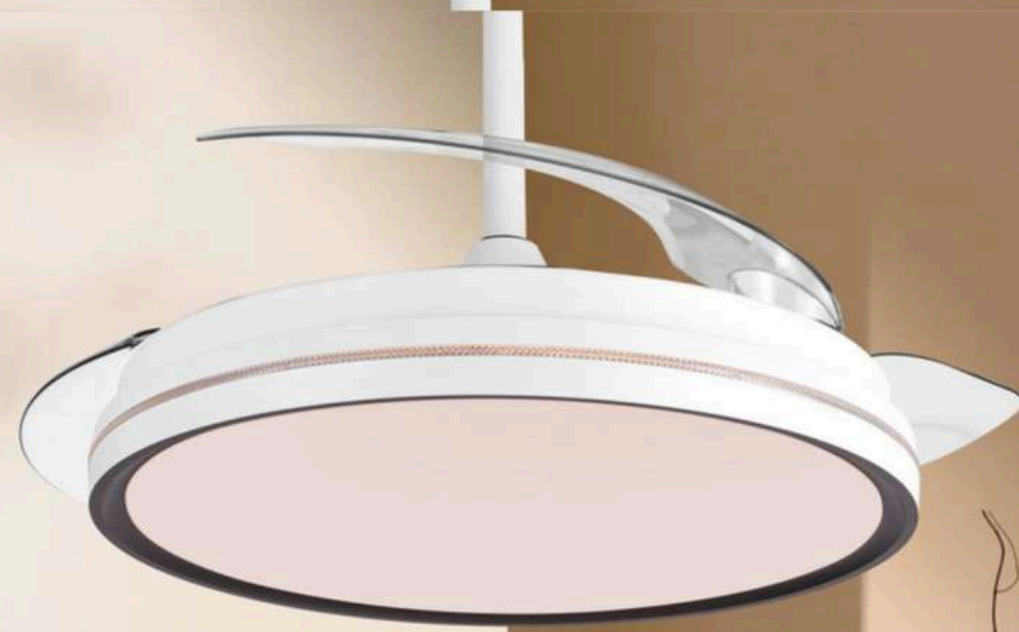

Model XS1811A

Fan span: 42"(1060mm)
colour: '60W/Matte White
LED: 36W/60W 3 CCT changalbe
Motor power: 30-35W
Package size: 500*h30mm
Blade material: PC