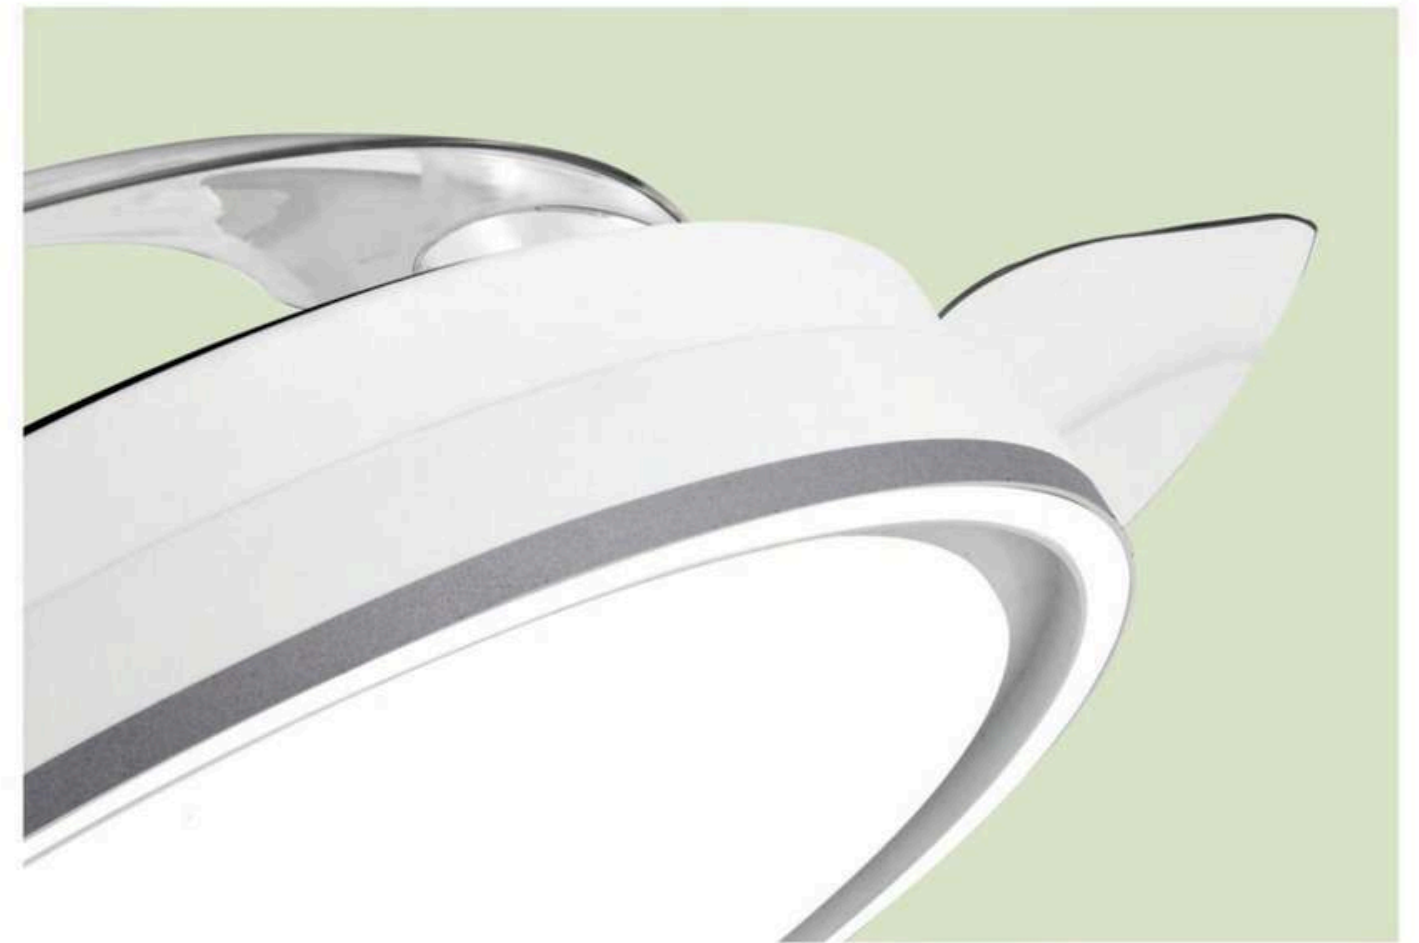

Model XS2751

Fan span: 42"(1060mm)
colour: 哑灰/Matte Grey
LED: 36W/60W 3 CCT changalbe
Motor power: 30~35W
Package size: 500*h30mm
Blade material: PC