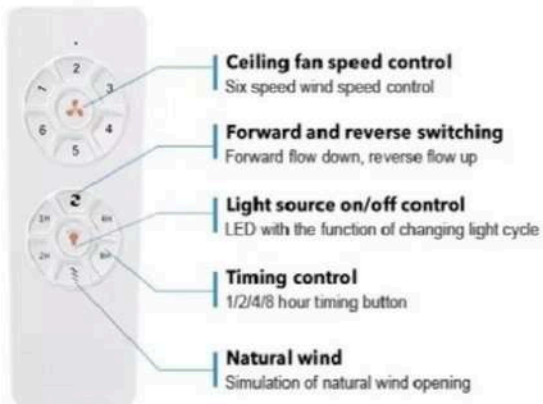

OPTIONAL COLOR

COMMON LIGHT SOURCES

DC variable frequency patent remote control

DC variable frequency patent wall control

Note: During the installation of ceiling fan lamp, the distance between the blade and the ground must be greater than 2.3m, and the distance between the blade tail and the wall or barrier must be greater than 60cm.