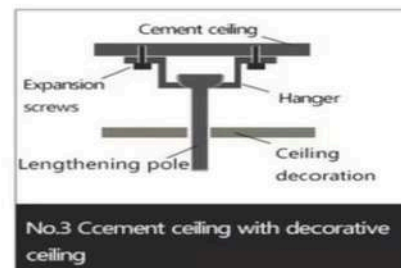

OPTIONAL COLOR

COMMON LIGHT SOURCES

DC variable frequency patent remote control

DC variable frequency patent wall control

Note: During the installation of ceiling fan lamp, the distance between the blade and the ground must be greater than 2.3m, and the distance between the blade tail and the wall or barrier must be greater than 60cm.