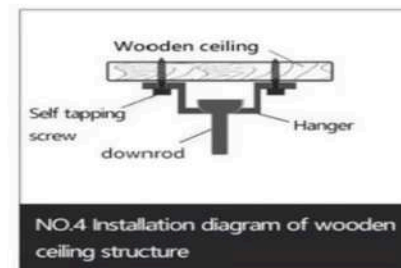

OPTIONAL COLOR

COMMON LIGHT SOURCES

DC variable frequency patent remote control

DC variable frequency patent wall control

Note: During the installation of ceiling fan lamp, the distance between the blade and the ground must be greater than 2.3m, and the distance between the blade tail and the wall or barrier must be greater than 60cm.