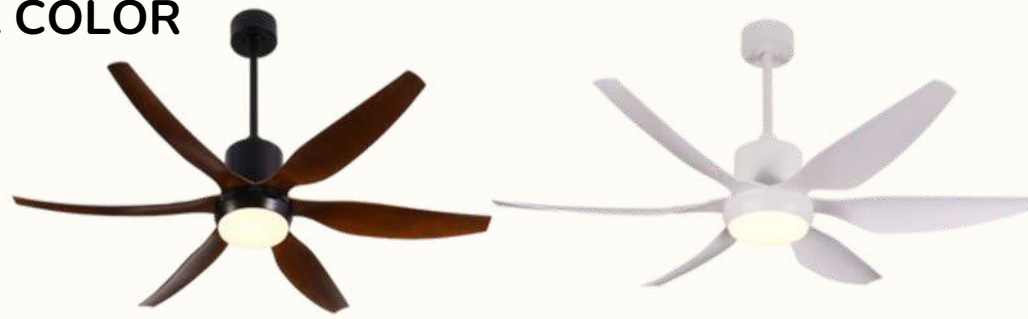

OPTIONAL COLOR