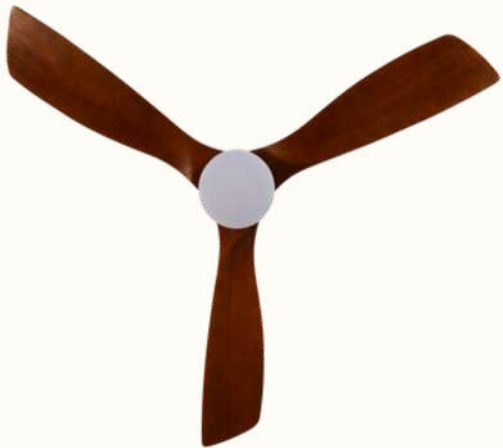

OPTIONAL COLOR