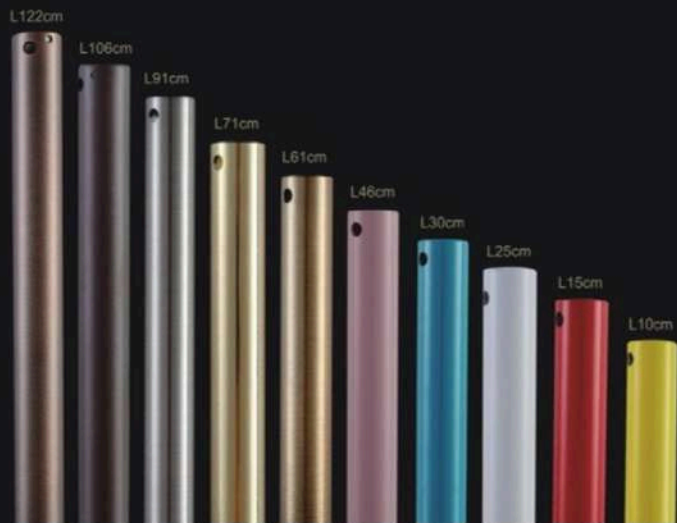

COMMON LIGHT SOURCES