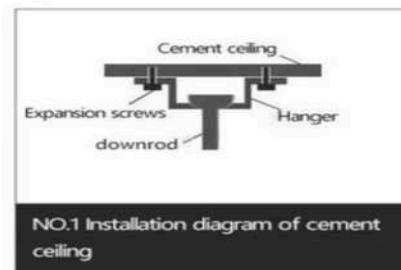

OPTIONAL COLOR

COMMON LIGHT SOURCES

DC variable frequency patent remote control

DC variable frequency patent wall control

Note: During the installation of ceiling fan lamp, the distance between the blade and the ground must be greater than 2.3m, and the distance between the blade tail and the wall or barrier must be greater than 60cm.