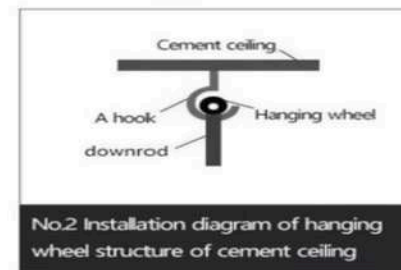

OPTIONAL COLOR

COMMON LIGHT SOURCES

DC variable frequency patent remote control

DC variable frequency patent wall control

Note: During the installation of ceiling fan lamp, the distance between the blade and the ground must be greater than 2.3m, and the distance between the blade tail and the wall or barrier must be greater than 60cm.