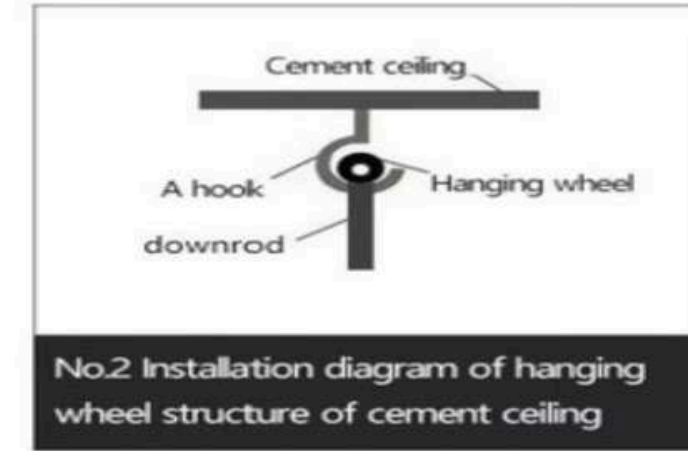

Note: During the installation of ceiling fan lamp, the distance between the blade and the ground must be greater than 2.3m, and the distance between the blade tail and the wall or barrier must be greater than 60cm.