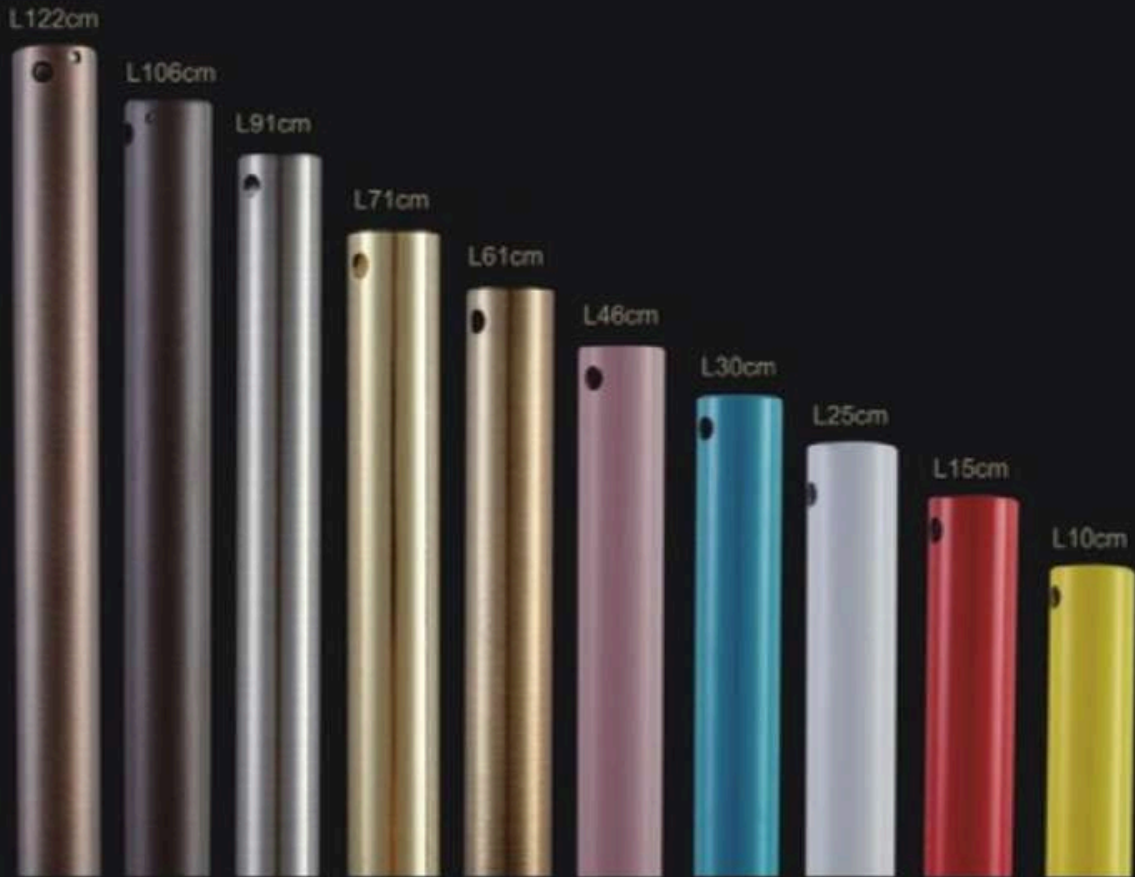

COMMON LIGHT SOURCES