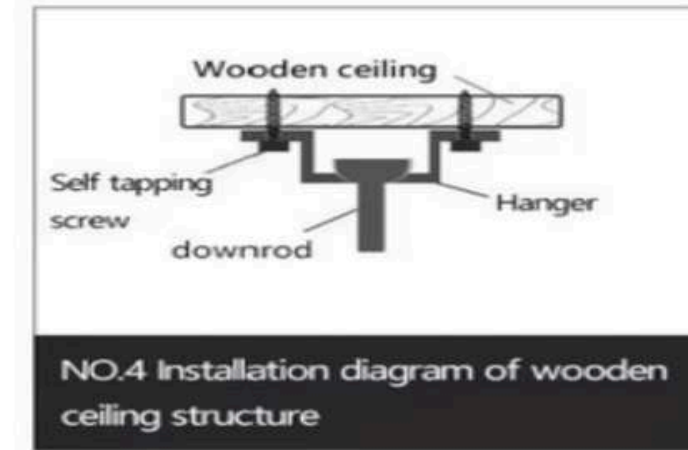

Note: During the installation of ceiling fan lamp, the distance between the blade and the ground must be greater than 2.3m, and the distance between the blade tail and the wall or barrier must be greater than 60cm.