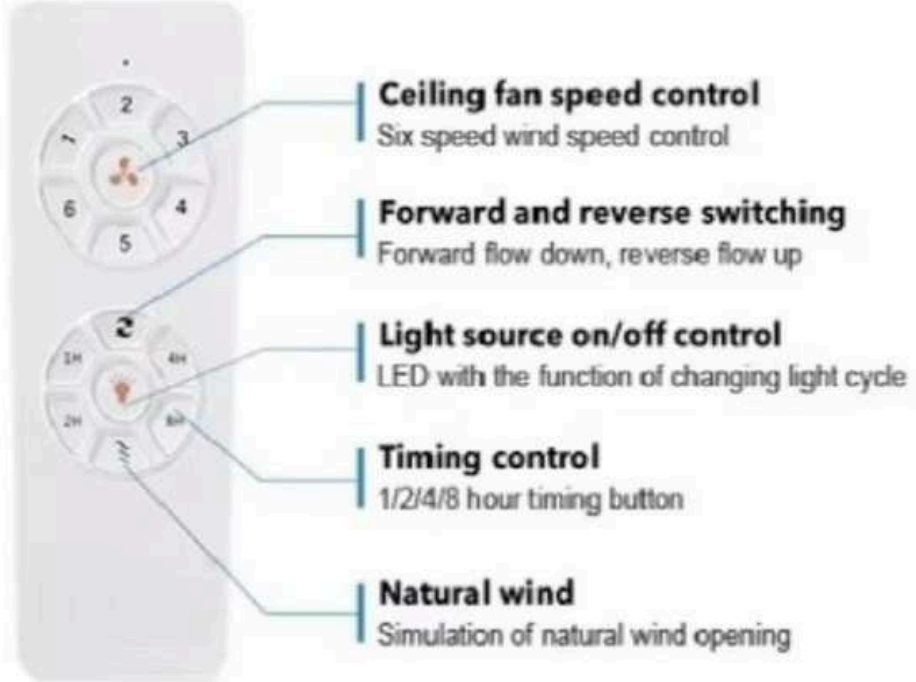

DC variable frequency patent remote control

DC variable frequency patent wall control