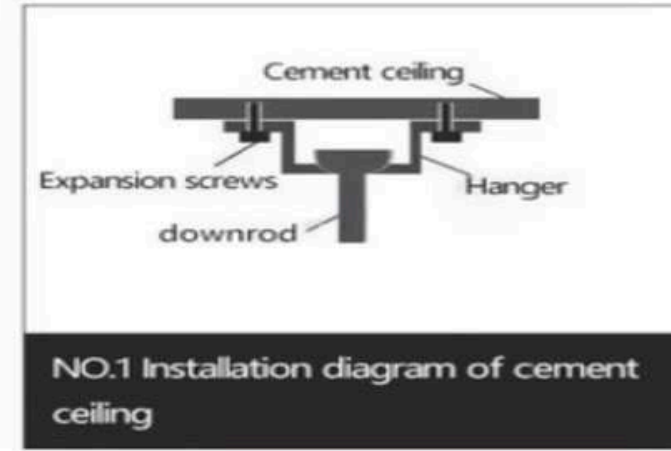

In **spring and autumn**, if the temperature is moderate and slightly humid, you can set it to rotate clockwise ( counter- clockwise) to create a downward airflow, which will purify and filter the air making it refreshing

COMMON LIGHT SOURCES

DC variable frequency patent remote control

DC variable frequency patent wall control

Note: During the installation of ceiling fan lamp, the distance between the blade and the ground must be greater than 2.3m, and the distance between the blade tail and the wall or barrier must be greater than 60cm.