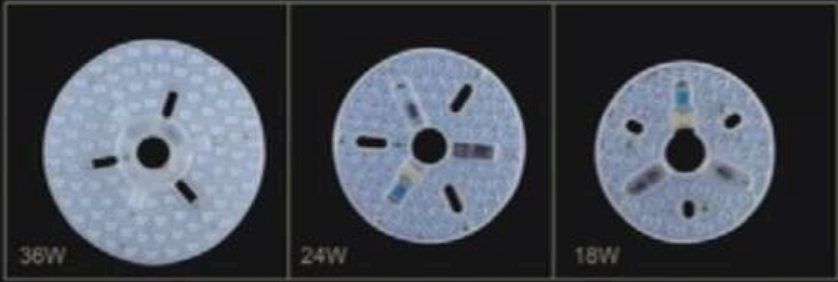

COMMON LIGHT SOURCES