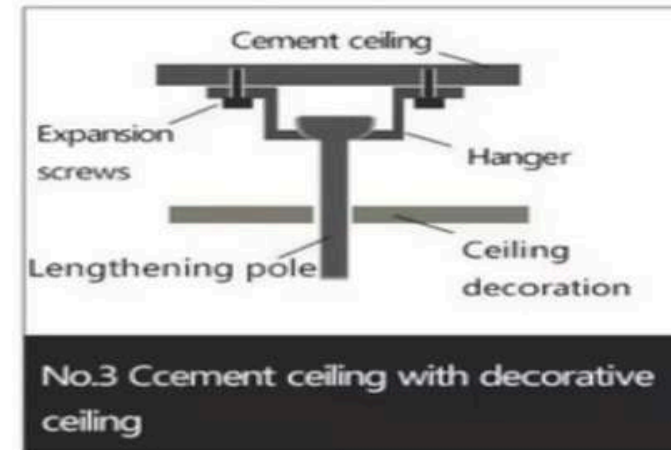

Note: During the installation of ceiling fan lamp, the distance between the blade and the ground must be greater than 2.3m, and the distance between the blade tail and the wall or barrier must be greater than 60cm.